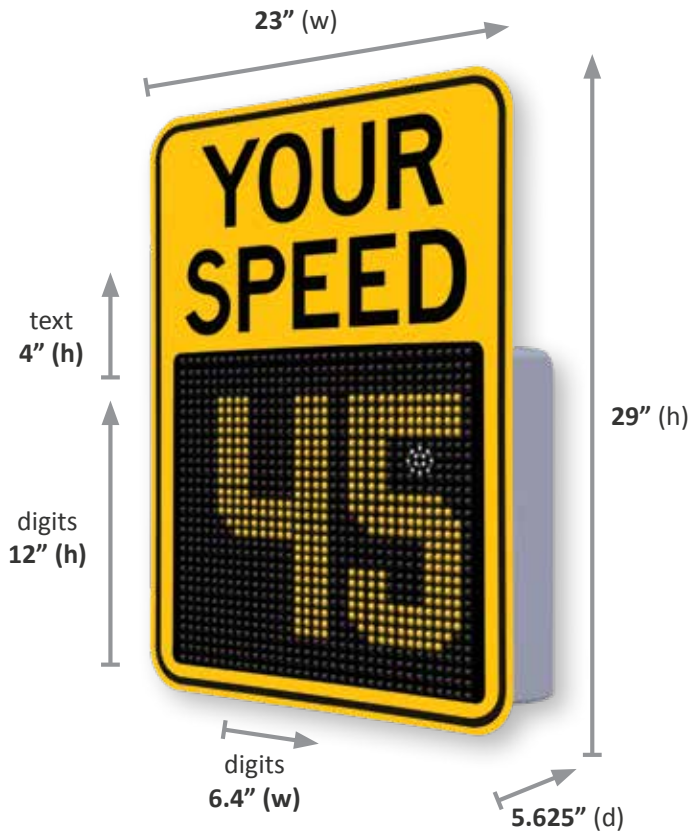

SafePace[®] Evolution 12FM

The SafePace Evolution 12FM variable message sign is a compact, portable solution offering adjustable driver-responsive messages.

The compact yet robust Traffic Logix SafePace Evolution 12FM offers the flexible, customizable messaging options you'd expect from a larger sign. The sign includes a full matrix for text, graphics, or 12" speed display, including speed activated digit color changes and choice of messaging color. The Evolution 12FM sign is the sign with a small footprint yet wide range of messaging options.

Universal Mounting: Optional mounting brackets let you use one sign at multiple locations with the turn of a key.

Dual Color Display: LED digit color can be programmed to change based on driver speed

Ultra low power consumption including the most power-efficient radar technology available and optional solar power.

Includes **integrated flashing speed violator strobe** to alert speeding drivers.

Stealth Mode allows the sign to collect baseline traffic data while speed display appears blank to motorists.

Feature	Specifications
Dimensions	
Digits	12"(h) x 6.4"(w), 936 LEDs
Variable Message Matrix mode	13"(h) x 18.25"(w), 936 LEDs
Unit with "YOUR SPEED" sign mounted	Full size sign: 29.0"(h) x 23.0"(w) x 5.625"(d)
Sign Weight (includes "YOUR SPEED" sign (2 lbs) mounted)	
AC Powered	20 lbs
Battery Powered Model	20 lbs (not including batteries)
Solar powered model	20 lbs (does not include batteries, solar panel or bracket)
General Specifications	
Operating Temperatures F (C):	-40° (-40°) to 185° (85°)
3-Digit Speed Display	Miles Per Hour (mph): 3-99 mph Kilometers Per Hour (km/h): 5-160 km/h
Faceplate	High-Intensity prismatic reflective sheeting on "YOUR SPEED" signs with black colored text. MUTCD approved colors and format
Communications	Bluetooth, GSM/GPRS
Programming	SafePace® Pro management software SafePace® Cloud remote management 24/7 365 day unlimited programming and scheduling